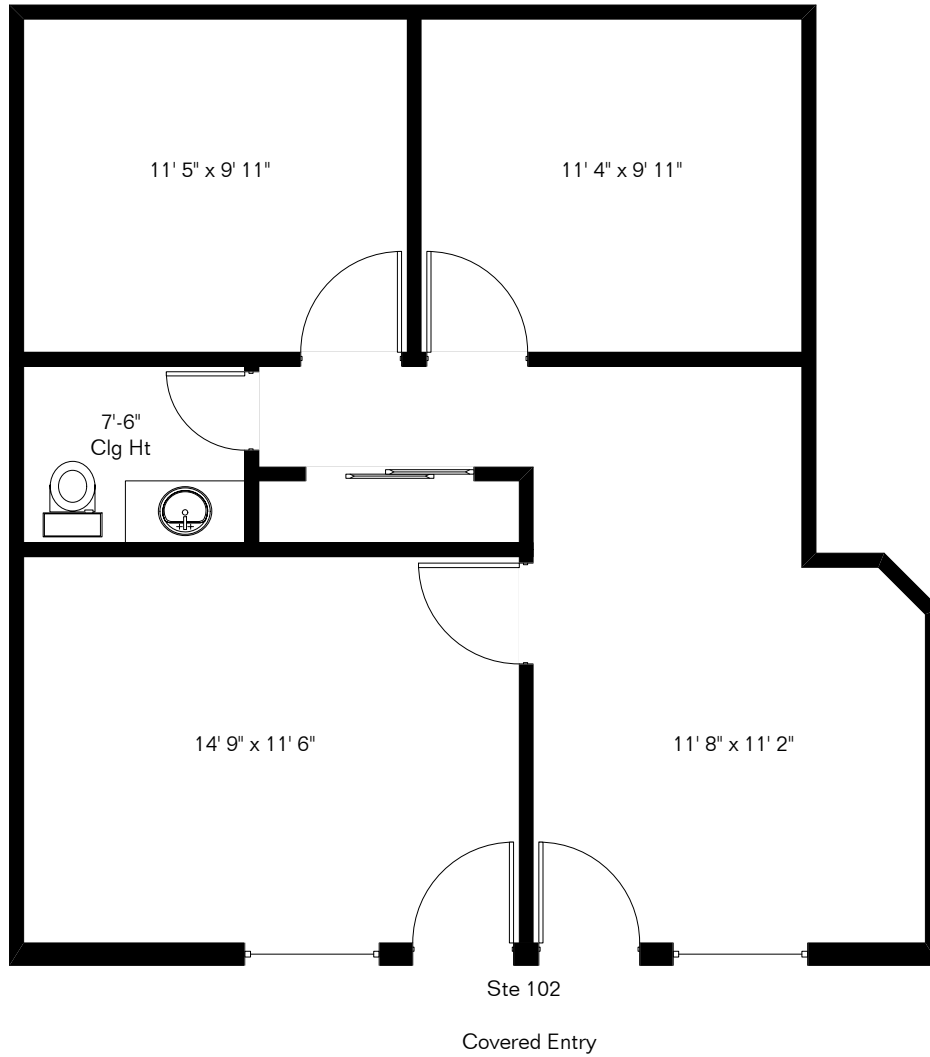

The square footages and room size information are deemed to be reliable but are not guaranteed and should be independently verified. This drawing is for marketing purposes only.

*All ceilings heights are 7'-10" unless noted otherwise

3208 E Fort Lowell Rd Ste 102

Gross 717 Sq Ft

Site Visit May 2022

Copyright 2022 Floor Plans First! LLC
All Rights Reserved.

Floor Plans First!^{LLC}
See the Floor Plan First™

FloorPlansFirst.com[™]
(520) 881-1500